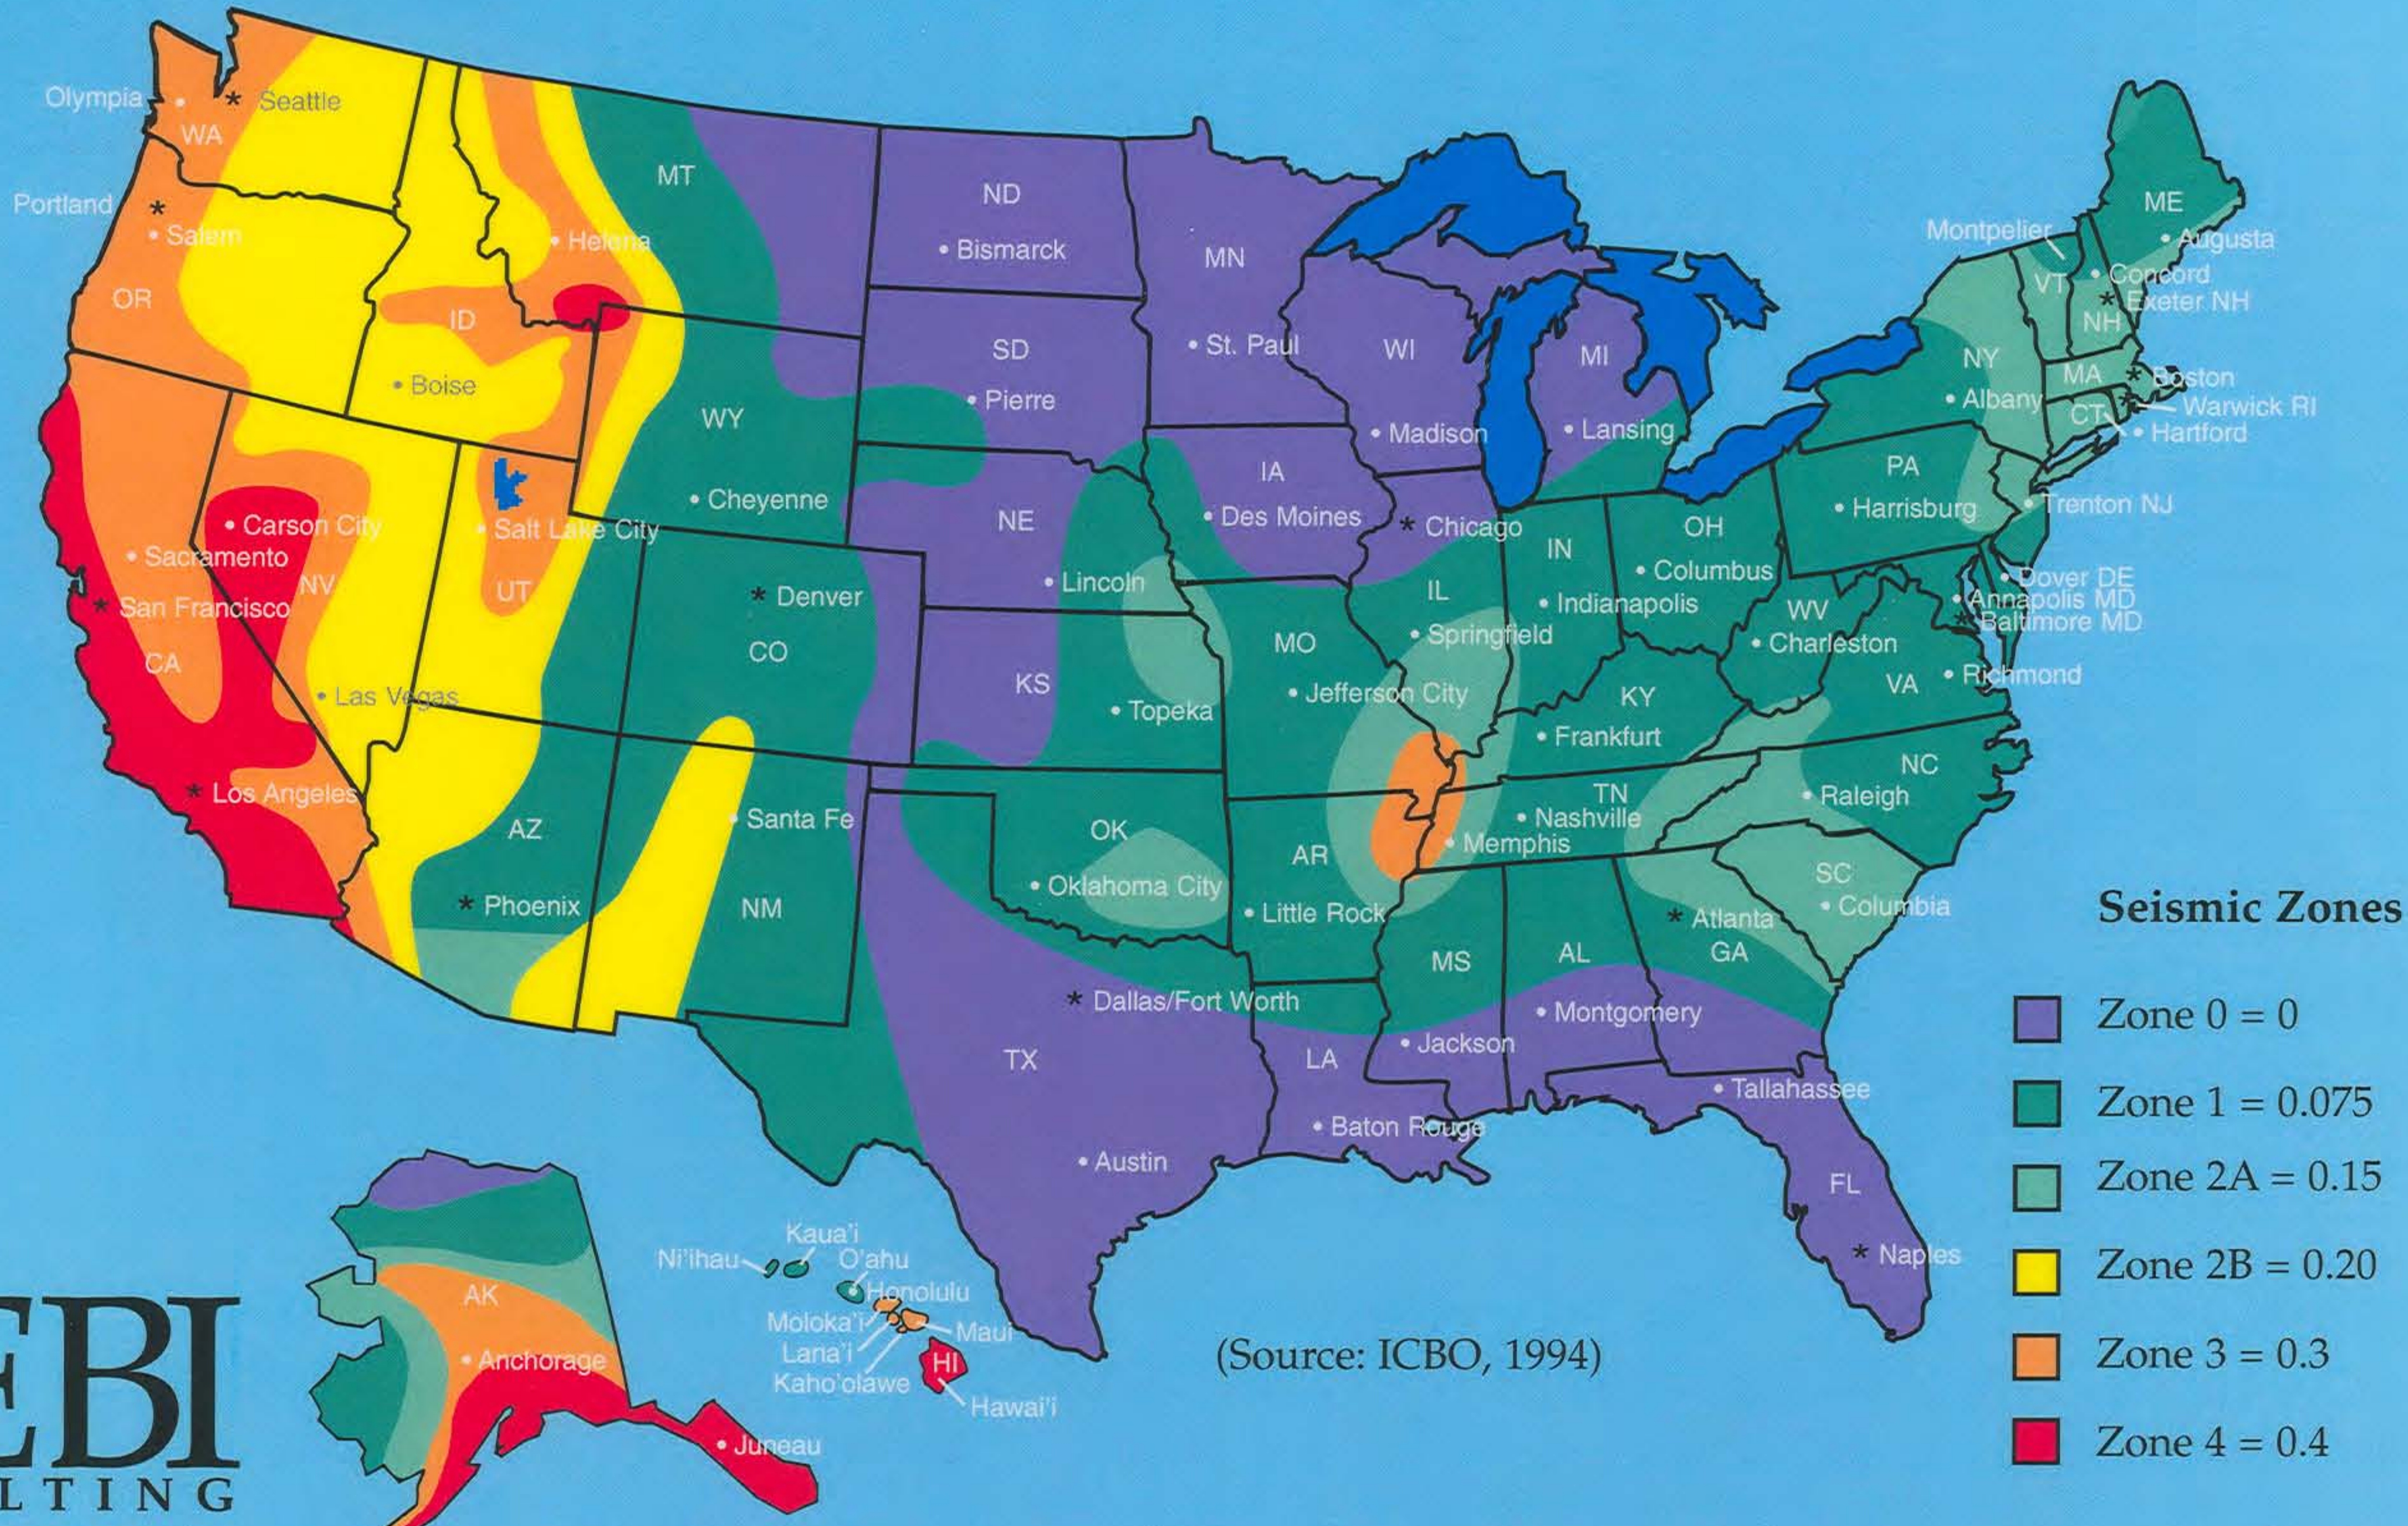

United States Seismic Zone Map

(Source: ICBO, 1994)

ENVIROBUSINESS, INC.
 FOUR A STREET
 BURLINGTON, MA 01803
 tel (800) 786-2346
 tel (781) 273-2500
 fax (781) 273-3311
 www.ebiconsulting.com

*EBI's OFFICE LOCATIONS: ATLANTA, GA • BALTIMORE, MD • BURLINGTON, MA • CHICAGO, IL
 DALLAS, TX • DENVER, CO • EXETER, NH • FORT WORTH, TX • LOS ANGELES, CA • NAPLES, FL
 PHOENIX, AZ • PORTLAND, OR • SAN FRANCISCO, CA • SEATTLE, WA • WARWICK, RI